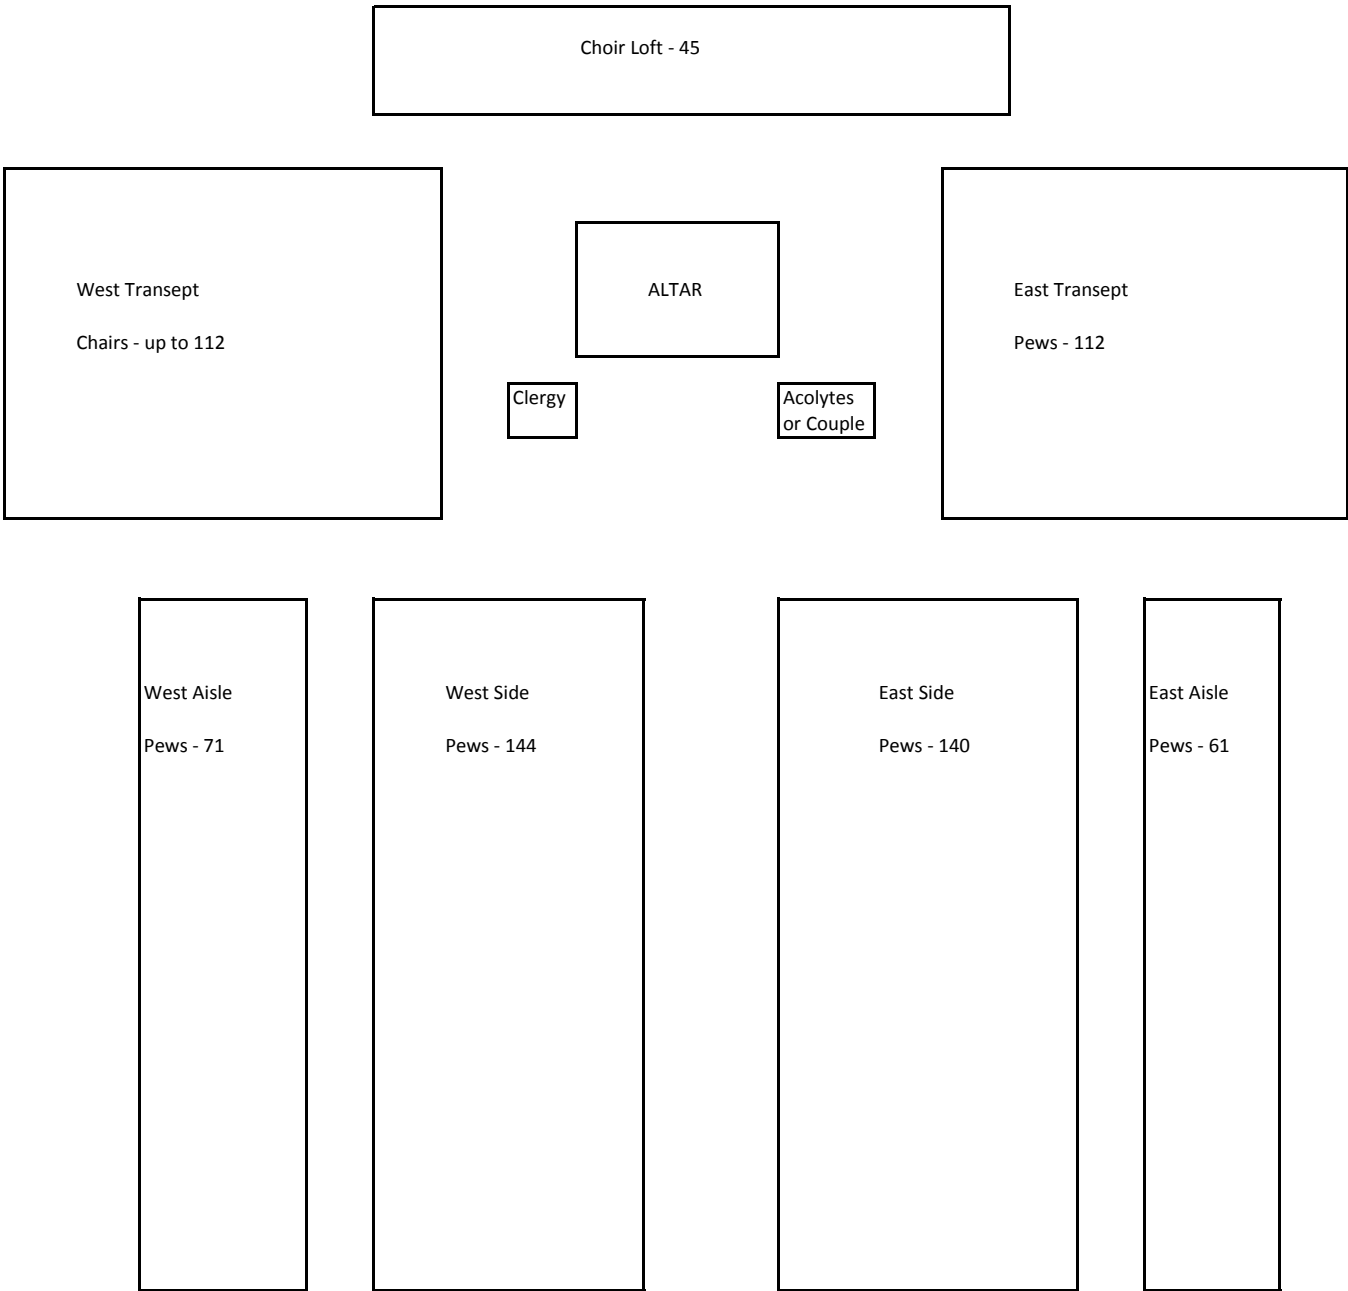

St. John's Episcopal Church
 Royal Oak MI

Seating

Choir	45
Clergy/Acolytes	8
West Transept	112
East Transept	112
West Aisle	71
West Side	144
East Aisle	61
East Side	140
Total Capacity	693